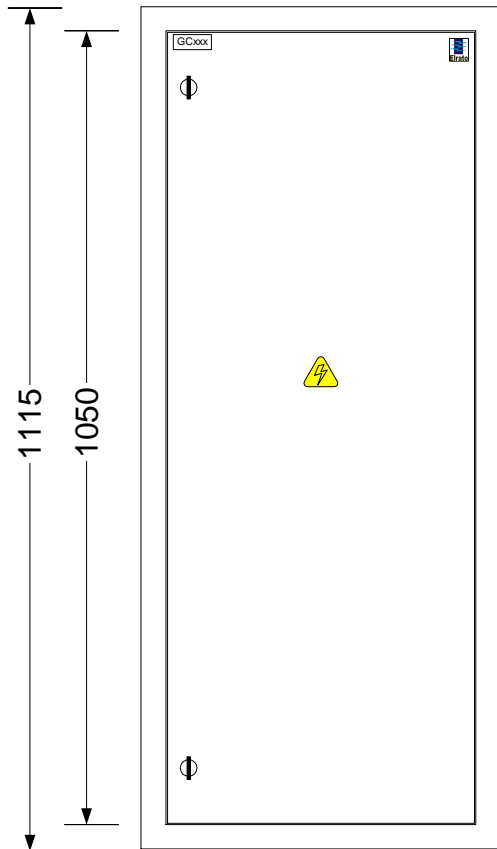

$10$  =90° juhe  
 $10k$  =3kV juhe

perfo tüüp  
 tasand      perfo pikkus  
                          ülespidi  
 0. 0/900/ü

ISO 9001:2000  
Certified Company

Maleva 20 Tallinn 11711 ESTONIA  
Tel +372 666 4050 Fax +372 666 4060

Object: GCxxx Apartment centre (Type 1)

Drawing: layout

Ordered by: /

Type of:UMAK-IT

Title: GC.....

Order: /

Decign by: S.Aguraiuja

Checked by: /