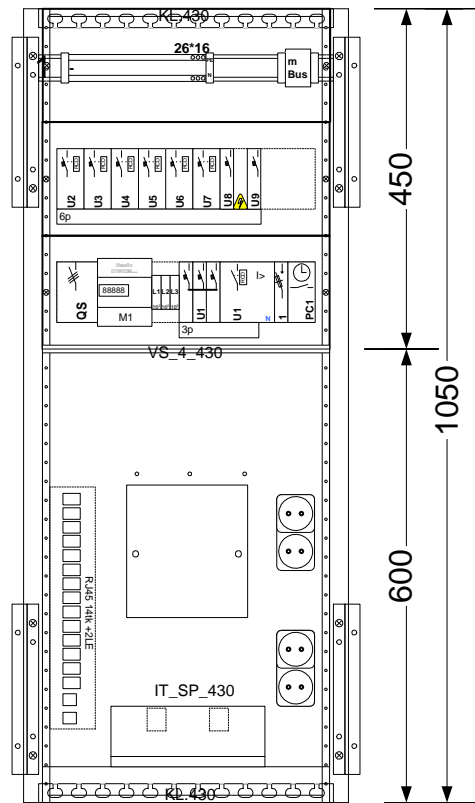

$10$  =90° juhe  
 $10k$  =3kV juhe

perfo tüüp  
 tasand      perfo pikkus  
                          ülespidi  
 0. 0/900/ü

ISO 9001:2000  
Certified Company

Maleva 20 Tallinn 11711 ESTONIA  
Tel +372 666 4050 Fax +372 666 4060

Object: GCxxx Apartment centre (Type 1)

Drawing: layout

Ordered by: /

Type of:UMAK-IT

Title: GC.....

Order: /

Decign by: S.Aguraiuja

Checked by: /