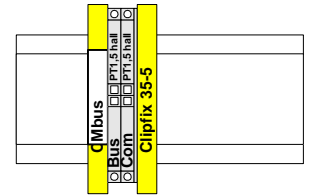

$10$  =90° juhe  
 $10k$  =3kV juhe

perfo tüüp  
 tasand      perfo pikkus  
                          ülespidi  
 0. 0/900/ü

ISO 9001:2000  
Certified Company

Maleva 20 Tallinn 11711 ESTONIA  
Tel +372 666 4050 Fax +372 666 4060

Object: GCxxx Apartment centre (Type 1)

Drawing: layout

Ordered by: /

Type of:UMAK-IT

Title: GC.....

Order: /

Decign by: S.Aguraiuja

Checked by: /