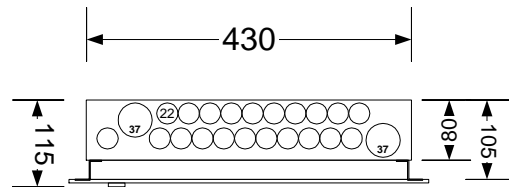

$10$  =90° juhe  
 $10k$  =3kV juhe

perfo tüüp  
 tasand      perfo pikkus  
                          ülespidi  
 0. 0/900/ü

ISO 9001:2000  
Certified Company

Maleva 20 Tallinn 11711 ESTONIA  
Tel +372 666 4050 Fax +372 666 4060

Object: GCxxx Apartment centre (Type 1)

Drawing: layout

Ordered by: /

Type of:UMAK-IT

Title: GC.....

Order: /

Decign by: S.Aguraiuja

Checked by: /